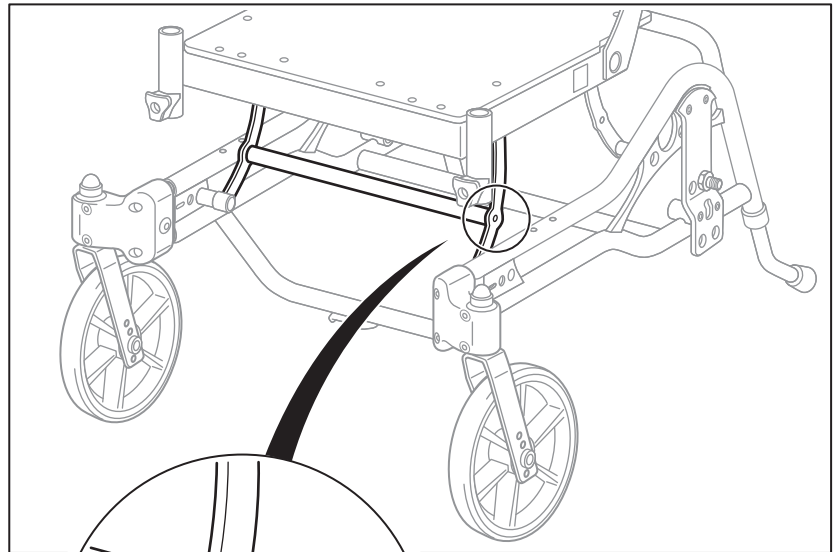

# Mounting instructions Wash sealing kit, Azalea

22" - 24"

16"