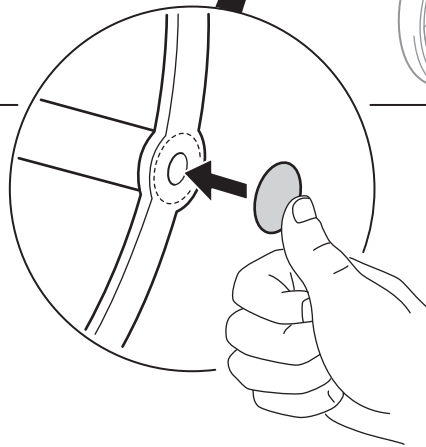

# Mounting instructions Wash sealing kit, Azalea

22" - 24"

16"