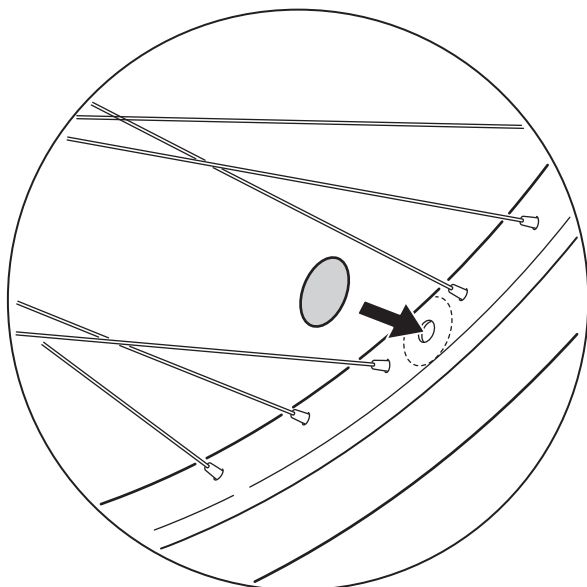

# Mounting instructions Wash sealing kit, Azalea

22" - 24"

16"